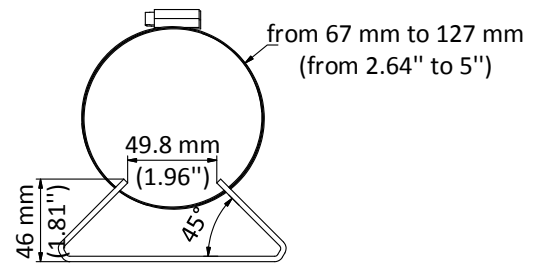

### Vertical Pole Mount

#### Dimension

#### Parameter

Model	DS-1275ZJ (SPTZ)
Parameters	Vertical Pole Mount
Appearance	Hikvision White
Material	Stainless Steel, Steel
Dimension	250 mm × 127 mm × 46 mm (9.84" × 5" × 1.81")
Weight	Approx. 1345 g (2.97 lb.)

#### Note

- The mount should be installed on a flat surface.
- Waterproof rubber is necessary for the outdoor application.
- The wall should be capable of supporting at least 3 times as much as the total weight of the camera and the mount.
- The maximum load capacity of the mount is 10 kg (22.05 lb.).